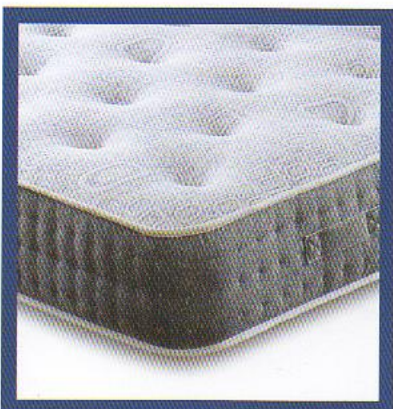

Comfort Rating
FIRM

1000
Pocket Spring

Quality Belgian
Damask Cover

Double Sided
Mattress

Generous
Layers of Fillings

Hand Crafted
in the UK

- Double sided mattress
- Generous layers of fillings

- Quality Belgian damask
- Body contouring

- Hand tufted

MATRIX

APOLLO
BEDS

Comfort Rating
FIRM

1000
Pocket Spring

Luxury
Knitted Fabric

Winter Side
Summer Side

Double Sided
Mattress

Hand Crafted
in the UK

- 1000 pocket springs
- Dual season mattress

- Luxury fillings
- Luxurious knitted fabric

- Airstream
INTELLIGENTFIBRE®

TAURUS

APOLLO
BEDS

Comfort Rating
MEDIUM

1000
Pocket Spring

Single Sided
Mattress

Luxurious
Knitted Fabric

Intelligent
Fibre

Hand Crafted
in the UK

- 1000 pocket spring mattress
- Single sided mattress

- Micro quilted
- Generous layers of fillings

- **INTELLIGENTFIBRE®**
- Knitted fabric