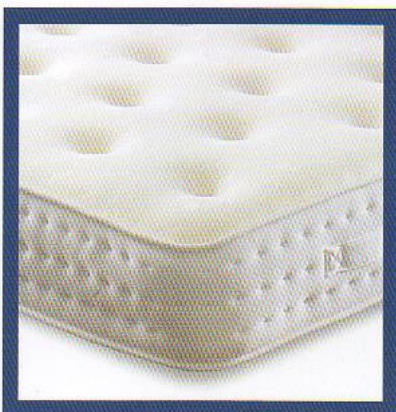

Hand Crafted
in the UK

- 1500 pocket sprung mattress
- Dual sleeping sides

- Memory foam
- Hypo allergenic fillings

- Micro quilted for extra comfort

CALYPSO

APOLLO
BEDS

Comfort Rating
MED/FIRM

1500
Pocket Spring

Sensation
Knitted Fabric

Hypo
Allergenic

Memory
Foam

Hand Crafted
in the UK

- Pocket sprung mattress
- Layer of visco elastic foam

- Sumptuous fillings

- Dual sleeping sides

HERCULES

APOLLO
BEDS

Comfort Rating
MEDIUM

1500
Pocket Spring

Double Sided
Mattress

Hand
Tufted

Quality Belgian
Damask Cover

Hand Crafted
in the UK

- 1500 pocket sprung mattress
- Luxury fillings

- Belgian damask cover

- Hand tufted

GEL TEC

APOLLO
BEDS

Comfort Rating
MEDIUM

1500
Pocket Spring

4 Way Stretch
Fabric

Sumptuous
Fillings