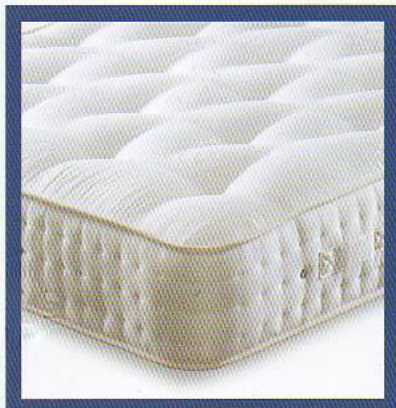

Hand Crafted
in the UK

- 5000 pocket sprung mattress
- Double sided mattress

- Revolutionary
INTELLIGENTWOOL®

- Anti allergenic fillings
- Quality Belgian damask fabric

GOLD 3000

APOLL
BEDS

Comfort Rating
MED/FIRM

3000
Pocket Spring

Intelligent
Memory

Quality Belgian
Damask Cover

Intelligent
Fibre

Hand Crafted
in the UK

- 3000 pocket sprung mattress
- Double sided mattress

- Revolutionary
INTELLIGENTMEMORY®

- Anti allergenic fillings
- Quality Belgian damask cover

SILVER 2000

APOLLO 
BEDS

Comfort Rating
MED/FIRM

2000
Pocket Spring

Quality Belgian
Damask Cover

Intelligent
Fibre

Hand Crafted
in the UK

- 2000 pocket sprung mattress
- Double sided mattress

Hand Crafted
in the UK

- 1500 pocket sprung mattress
- Dual sleeping sides

- Memory foam
- Hypo allergenic fillings

- Micro quilted for extra comfort

CALYPSO

APOLLO
BEDS

Comfort Rating
MED/FIRM

1500
Pocket Spring