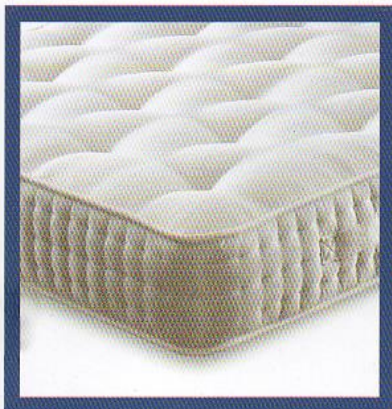

Hand Crafted
in the UK

- 1500 pocket sprung mattress
- Dual sleeping sides

- Memory foam
- Hypo allergenic fillings

- Micro quilted for extra comfort

CALYPSO

APOLLO
BEDS

Comfort Rating
MED/FIRM

1500
Pocket Spring

Sensation
Knitted Fabric

Hypo
Allergenic

Memory
Foam

Hand Crafted
in the UK

- Pocket sprung mattress
- Layer of visco elastic foam

- Sumptuous fillings

- Dual sleeping sides

HERCULES

APOLLO
BEDS

Comfort Rating
MEDIUM

1500
Pocket Spring

Double Sided
Mattress

Hand
Tufted

Quality Belgian
Damask Cover

Hand Crafted
in the UK

- 1500 pocket sprung mattress
- Luxury fillings

- Belgian damask cover

- Hand tufted

GEL TEC

APOLLO
BEDS

Comfort Rating
MEDIUM

1500
Pocket Spring

4 Way Stretch
Fabric

Sumptuous
Fillings