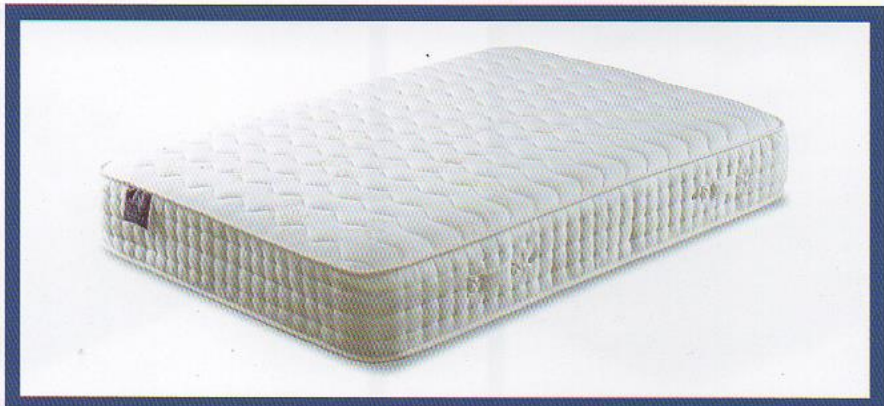

SILVER 2000

APOLLO 
BEDS

Comfort Rating
MED/FIRM

2000
Pocket Spring

Quality Belgian
Damask Cover

Intelligent
Fibre

Hand Crafted
in the UK

- 2000 pocket sprung mattress
- Double sided mattress

- Revolutionary
INTELLIGENTFIBRE®

- Anti allergenic fillings
- Quality Belgian damask fabric

DUAL MEMORY

APOLL
BEDS

Comfort Rating
MED/FIRM

1500
Pocket Spring

Hypo
Allergenic

Memory
Foam

Hand Crafted
in the UK

- 1500 pocket sprung mattress
- Dual sleeping sides

- Memory foam
- Hypo allergenic fillings

- Micro quilted for extra comfort

CALYPSO

APOLLO
BEDS

Comfort Rating
MED/FIRM

1500
Pocket Spring

Sensation
Knitted Fabric

Hypo
Allergenic

Memory
Foam

Hand Crafted
in the UK

- Pocket sprung mattress
- Layer of visco elastic foam

- Sumptuous fillings

- Dual sleeping sides

HERCULES