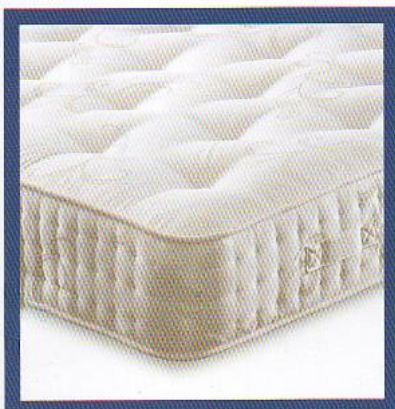

Gel

Hand Crafted
in the UK

- 1500 pocket sprung mattress
- Gel

- Luxurious layers of fillings

- 4 way stretch fabric
- Single sided mattress

KORINTHIAN

APOLLO
BEDS

5

Comfort Rating
FIRM

1000
Pocket Spring

Quality Belgian
Damask Cover

Double Sided
Mattress

Generous
Layers of Fillings

Hand Crafted
in the UK

- Double sided mattress
- Generous layers of fillings

- Quality Belgian damask
- Body contouring

- Hand tufted

MATRIX

APOLLO
BEDS

Comfort Rating
FIRM

1000
Pocket Spring

Luxury
Knitted Fabric

Winter Side
Summer Side

Double Sided
Mattress

Hand Crafted
in the UK

- 1000 pocket springs
- Dual season mattress

- Luxury fillings
- Luxurious knitted fabric

- Airstream
INTELLIGENTFIBRE®

TAURUS

APOLLO
BEDS

Comfort Rating
MEDIUM

1000
Pocket Spring