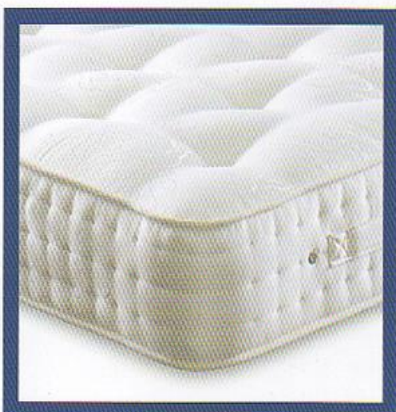

3000
Pocket Spring

Intelligent
Memory

Quality Belgian
Damask Cover

Intelligent
Fibre

Hand Crafted
in the UK

- 3000 pocket sprung mattress
- Double sided mattress

- Revolutionary
INTELLIGENTMEMORY®

- Anti allergenic fillings
- Quality Belgian damask cover

SILVER 2000

APOLLO 
BEDS

Comfort Rating
MED/FIRM

2000
Pocket Spring

Quality Belgian
Damask Cover

Intelligent
Fibre

Hand Crafted
in the UK

- 2000 pocket sprung mattress
- Double sided mattress

- Revolutionary
INTELLIGENTFIBRE®

- Anti allergenic fillings
- Quality Belgian damask fabric

DUAL MEMORY

APOLL
BEDS

Comfort Rating
MED/FIRM

1500
Pocket Spring

Hypo
Allergenic

Memory
Foam

Hand Crafted
in the UK

- 1500 pocket sprung mattress
- Dual sleeping sides

- Memory foam
- Hypo allergenic fillings

- Micro quilted for extra comfort

CALYPSO

APOLLO
BEDS

Comfort Rating
MED/FIRM

1500
Pocket Spring