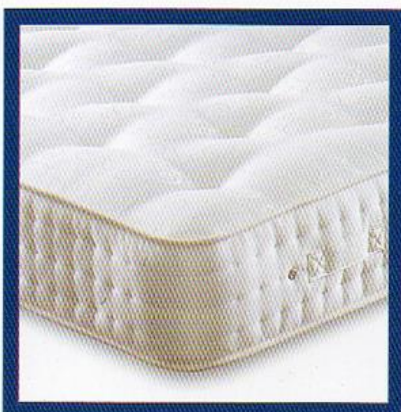

APOLLO 
BEDS

APOLLO
BEDS

PLATINUM 5000

APOLLO 
BEDS

Comfort Rating
MEDIUM

5000
Pocket Spring

Quality Belgian
Damask Cover

Intelligent
Wool Luxury

Hand Crafted
in the UK

- 5000 pocket sprung mattress
- Double sided mattress

- Revolutionary
INTELLIGENTWOOL®

- Anti allergenic fillings
- Quality Belgian damask fabric

GOLD 3000

APOLL
BEDS

Comfort Rating
MED/FIRM

3000
Pocket Spring

Intelligent
Memory

Quality Belgian
Damask Cover

Intelligent
Fibre

Hand Crafted
in the UK

- 3000 pocket sprung mattress
- Double sided mattress

- Revolutionary
INTELLIGENTMEMORY®

- Anti allergenic fillings
- Quality Belgian damask cover

SILVER 2000

APOLLO 
BEDS

Comfort Rating
MED/FIRM

2000
Pocket Spring

Quality Belgian
Damask Cover

Intelligent
Fibre

Hand Crafted
in the UK

- 2000 pocket sprung mattress
- Double sided mattress